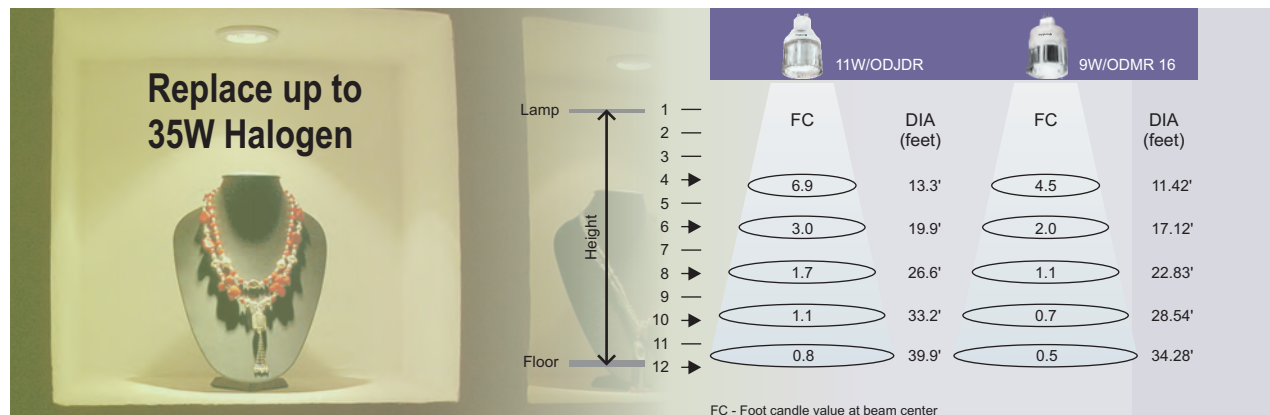

Speciality CFL-JDR / MR16 CFL & Buglite

JDR Type GU10 Base Reflector CFL

Nominal Wattage	Overdrive Model #	Item Description & CCT	Initial Lumen	Average Rated Life (Hrs.)	Diameter (Inches/mm)	Length/ (Inches/mm)	Pack Master	Item #
11	11W/ODJDR	11W JDR Reflector CFL GU10 Base-Soft White	250	10000	2.0 / 50	3.2 / 80	24	076
11	11W/ODJDR/41K	11W JDR Reflector CFL GU10 Base-Cool White	250	10000	2.0 / 50	3.2 / 80	24	090
11	11W/ODJDR/50K	11W JDR Reflector CFL GU10 Base-Natural DL	250	10000	2.0 / 50	3.2 / 80	24	142
9	9W/ODMR16	9W 12V MR16 CFL GU5.3 Base - Soft White	230	10000	2.1 / 54	2.8 / 71	24	178
9	9W/ODMR16/41K	9W 12V MR16 CFL GU5.3 Base - Cool White	230	10000	2.1 / 54	2.8 / 71	24	179
9	9W/ODMR16/50K	9W 12V MR16 CFL GU5.3 Base - Natural DL White	230	10000	2.1 / 54	2.8 / 71	24	180

Applications

RECESSED CANS

TRACK LIGHTING

Features

- 10,000 hour average rated life reduces relamping & related costs
- Rare earth tri-phosphor with 80 plus CRI for better performance
- High Luminous Efficacy
- 75% Lower Power Consumption over incandescent bulbs
- Available in various color temperature